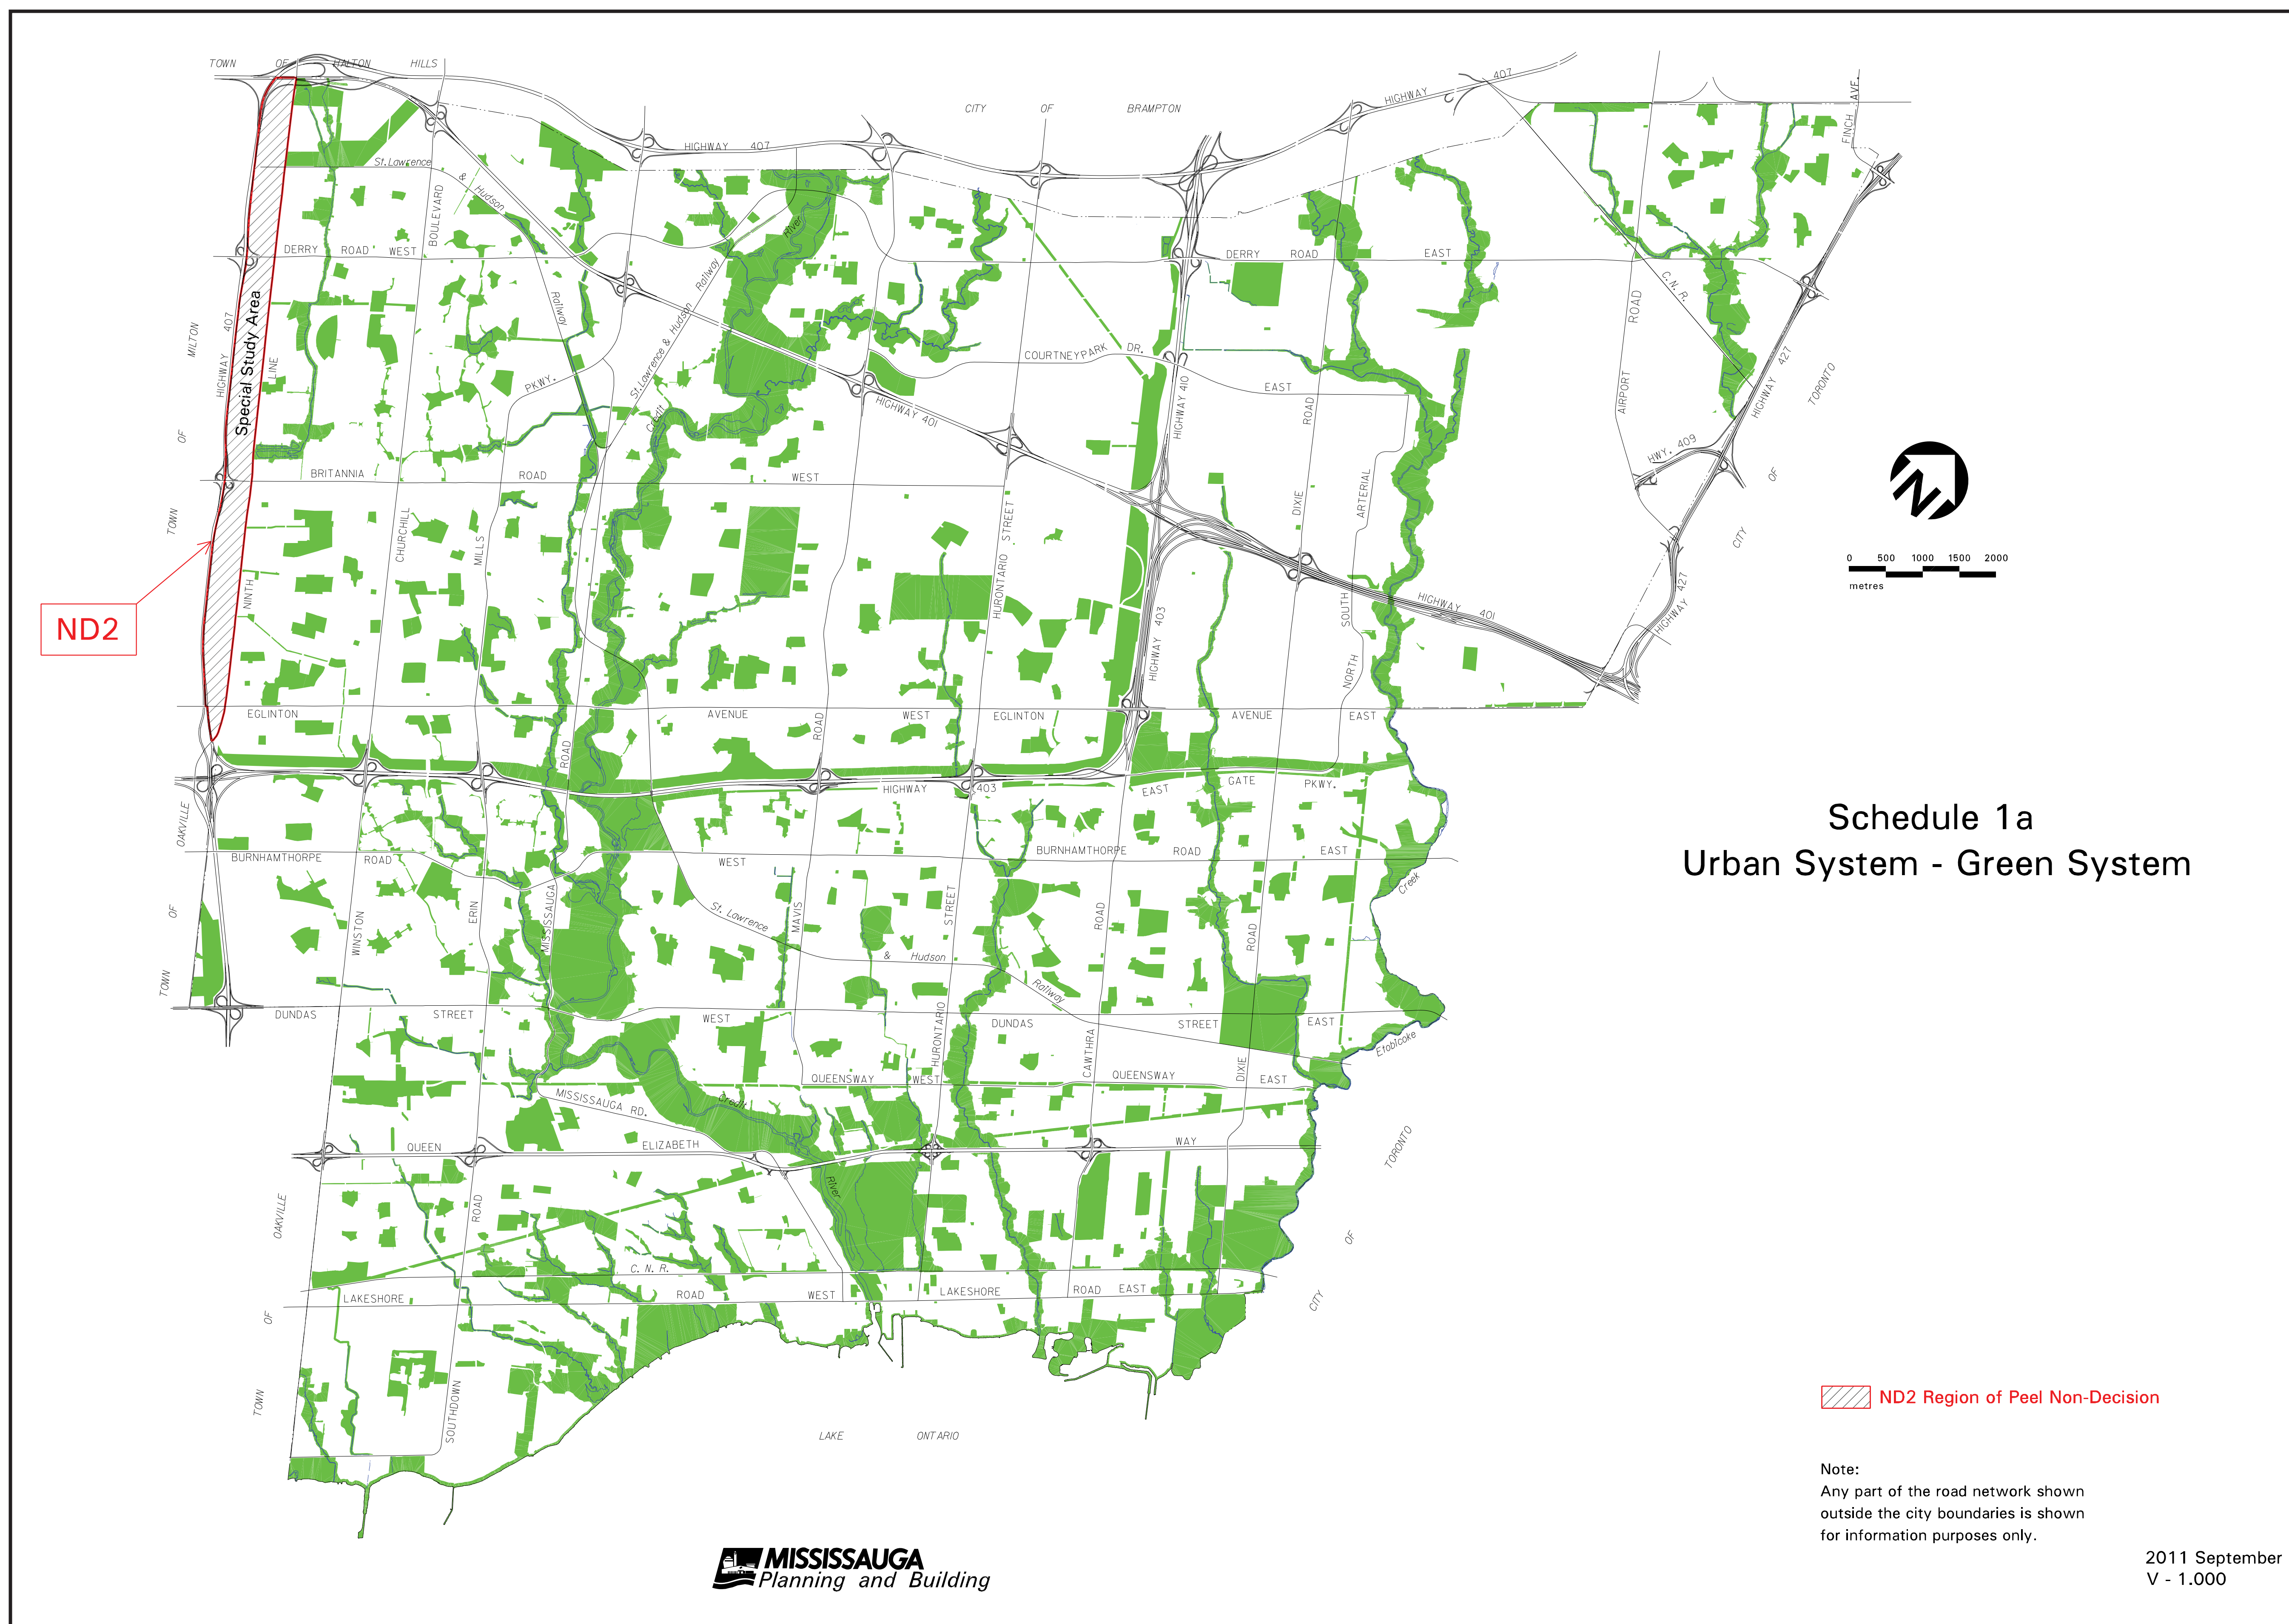

MISSISSAUGA'S GREEN SYSTEM

Golf Course

Manicured Park and School

Natural Area