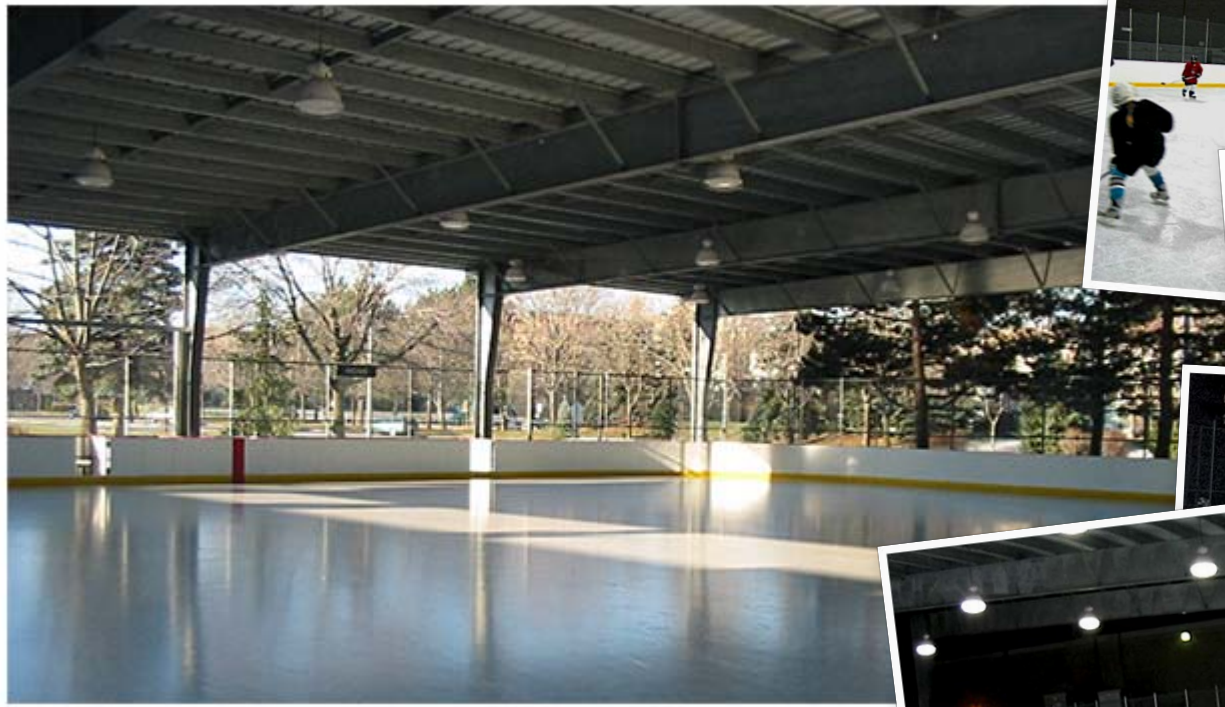

Boards & Lighting