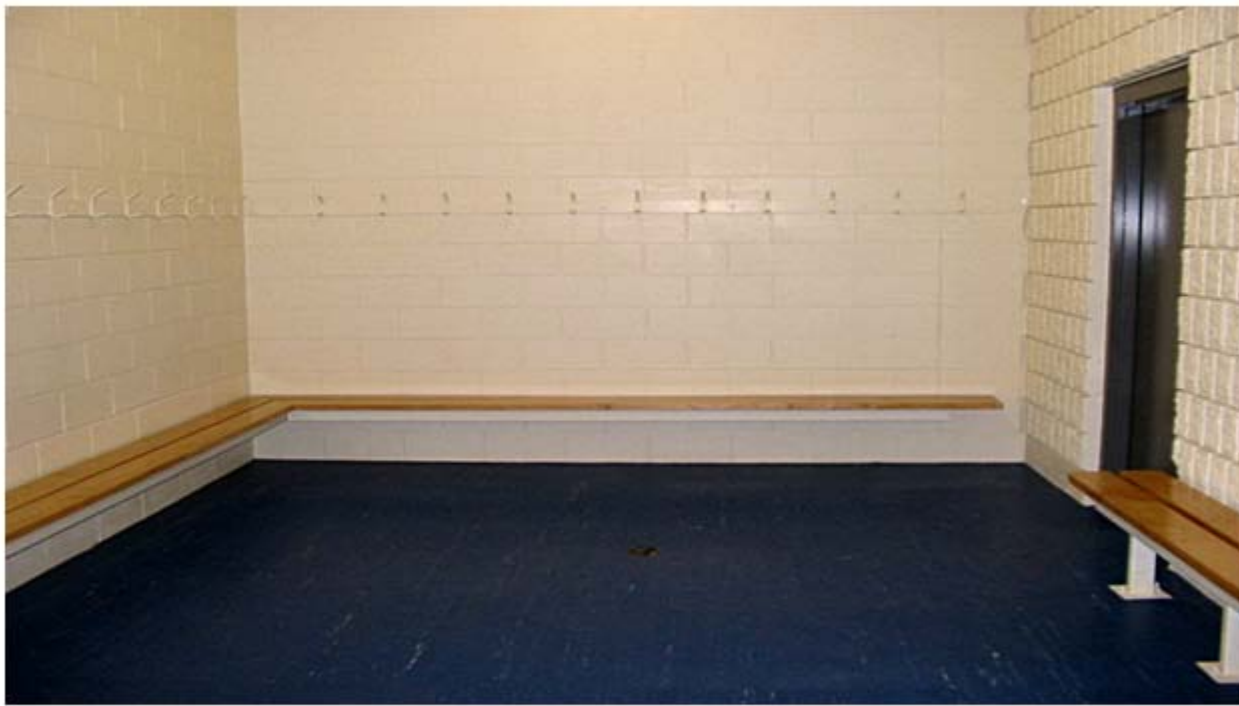

Burnhamthorpe Outdoor Covered Rink

Features

- *Covered Roof*
- *Player's Benches*
- *Heated Dressing Rooms*
- *Lighting*
- *Rink Boards*
- *100'X100' Surface*

Covered Roof

Player's Benches

Heated Dressing Rooms