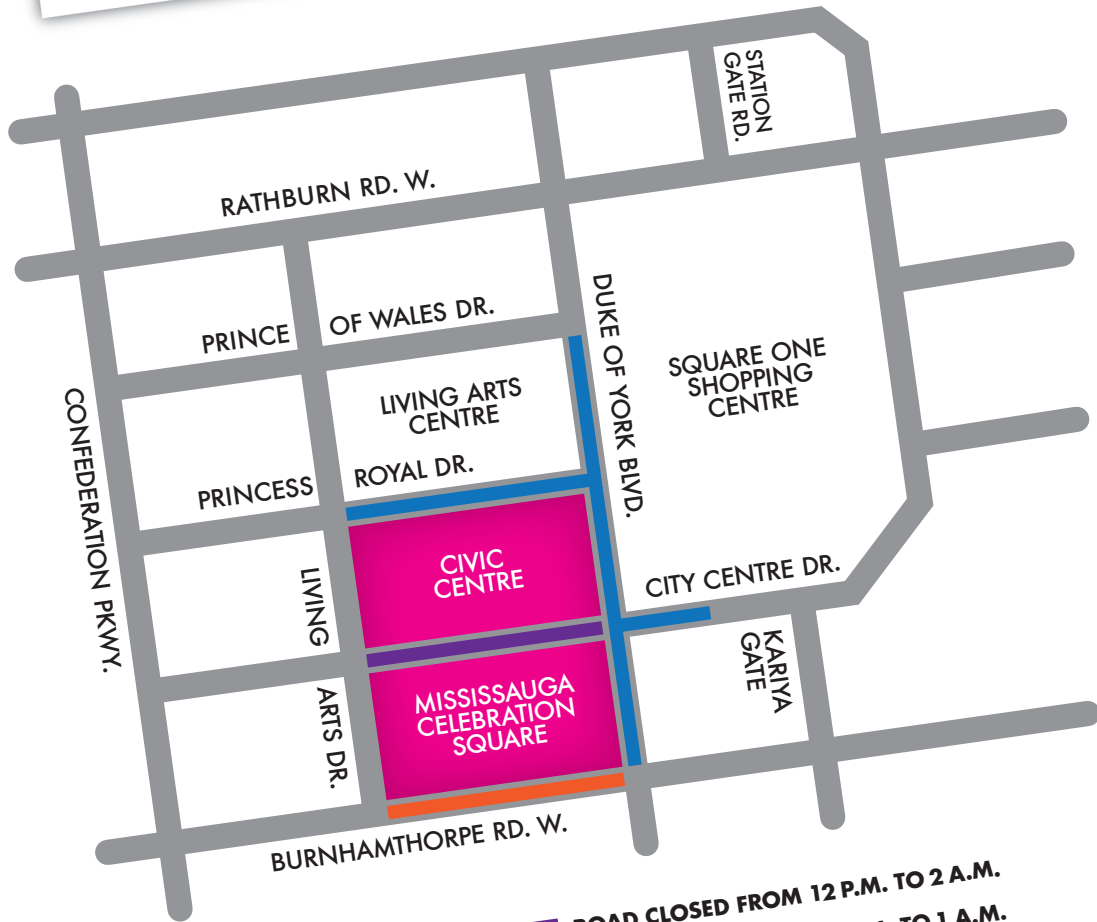

MISSISSAUGA
CELEBRATION SQUARE

**CELEBRATE
THE SEASON!**

- ROAD CLOSED FROM 12 P.M. TO 2 A.M.
- ROADS CLOSED FROM 7 P.M. TO 1 A.M.
- ROAD CLOSED FROM 11:30 P.M. TO 12:30 A.M.