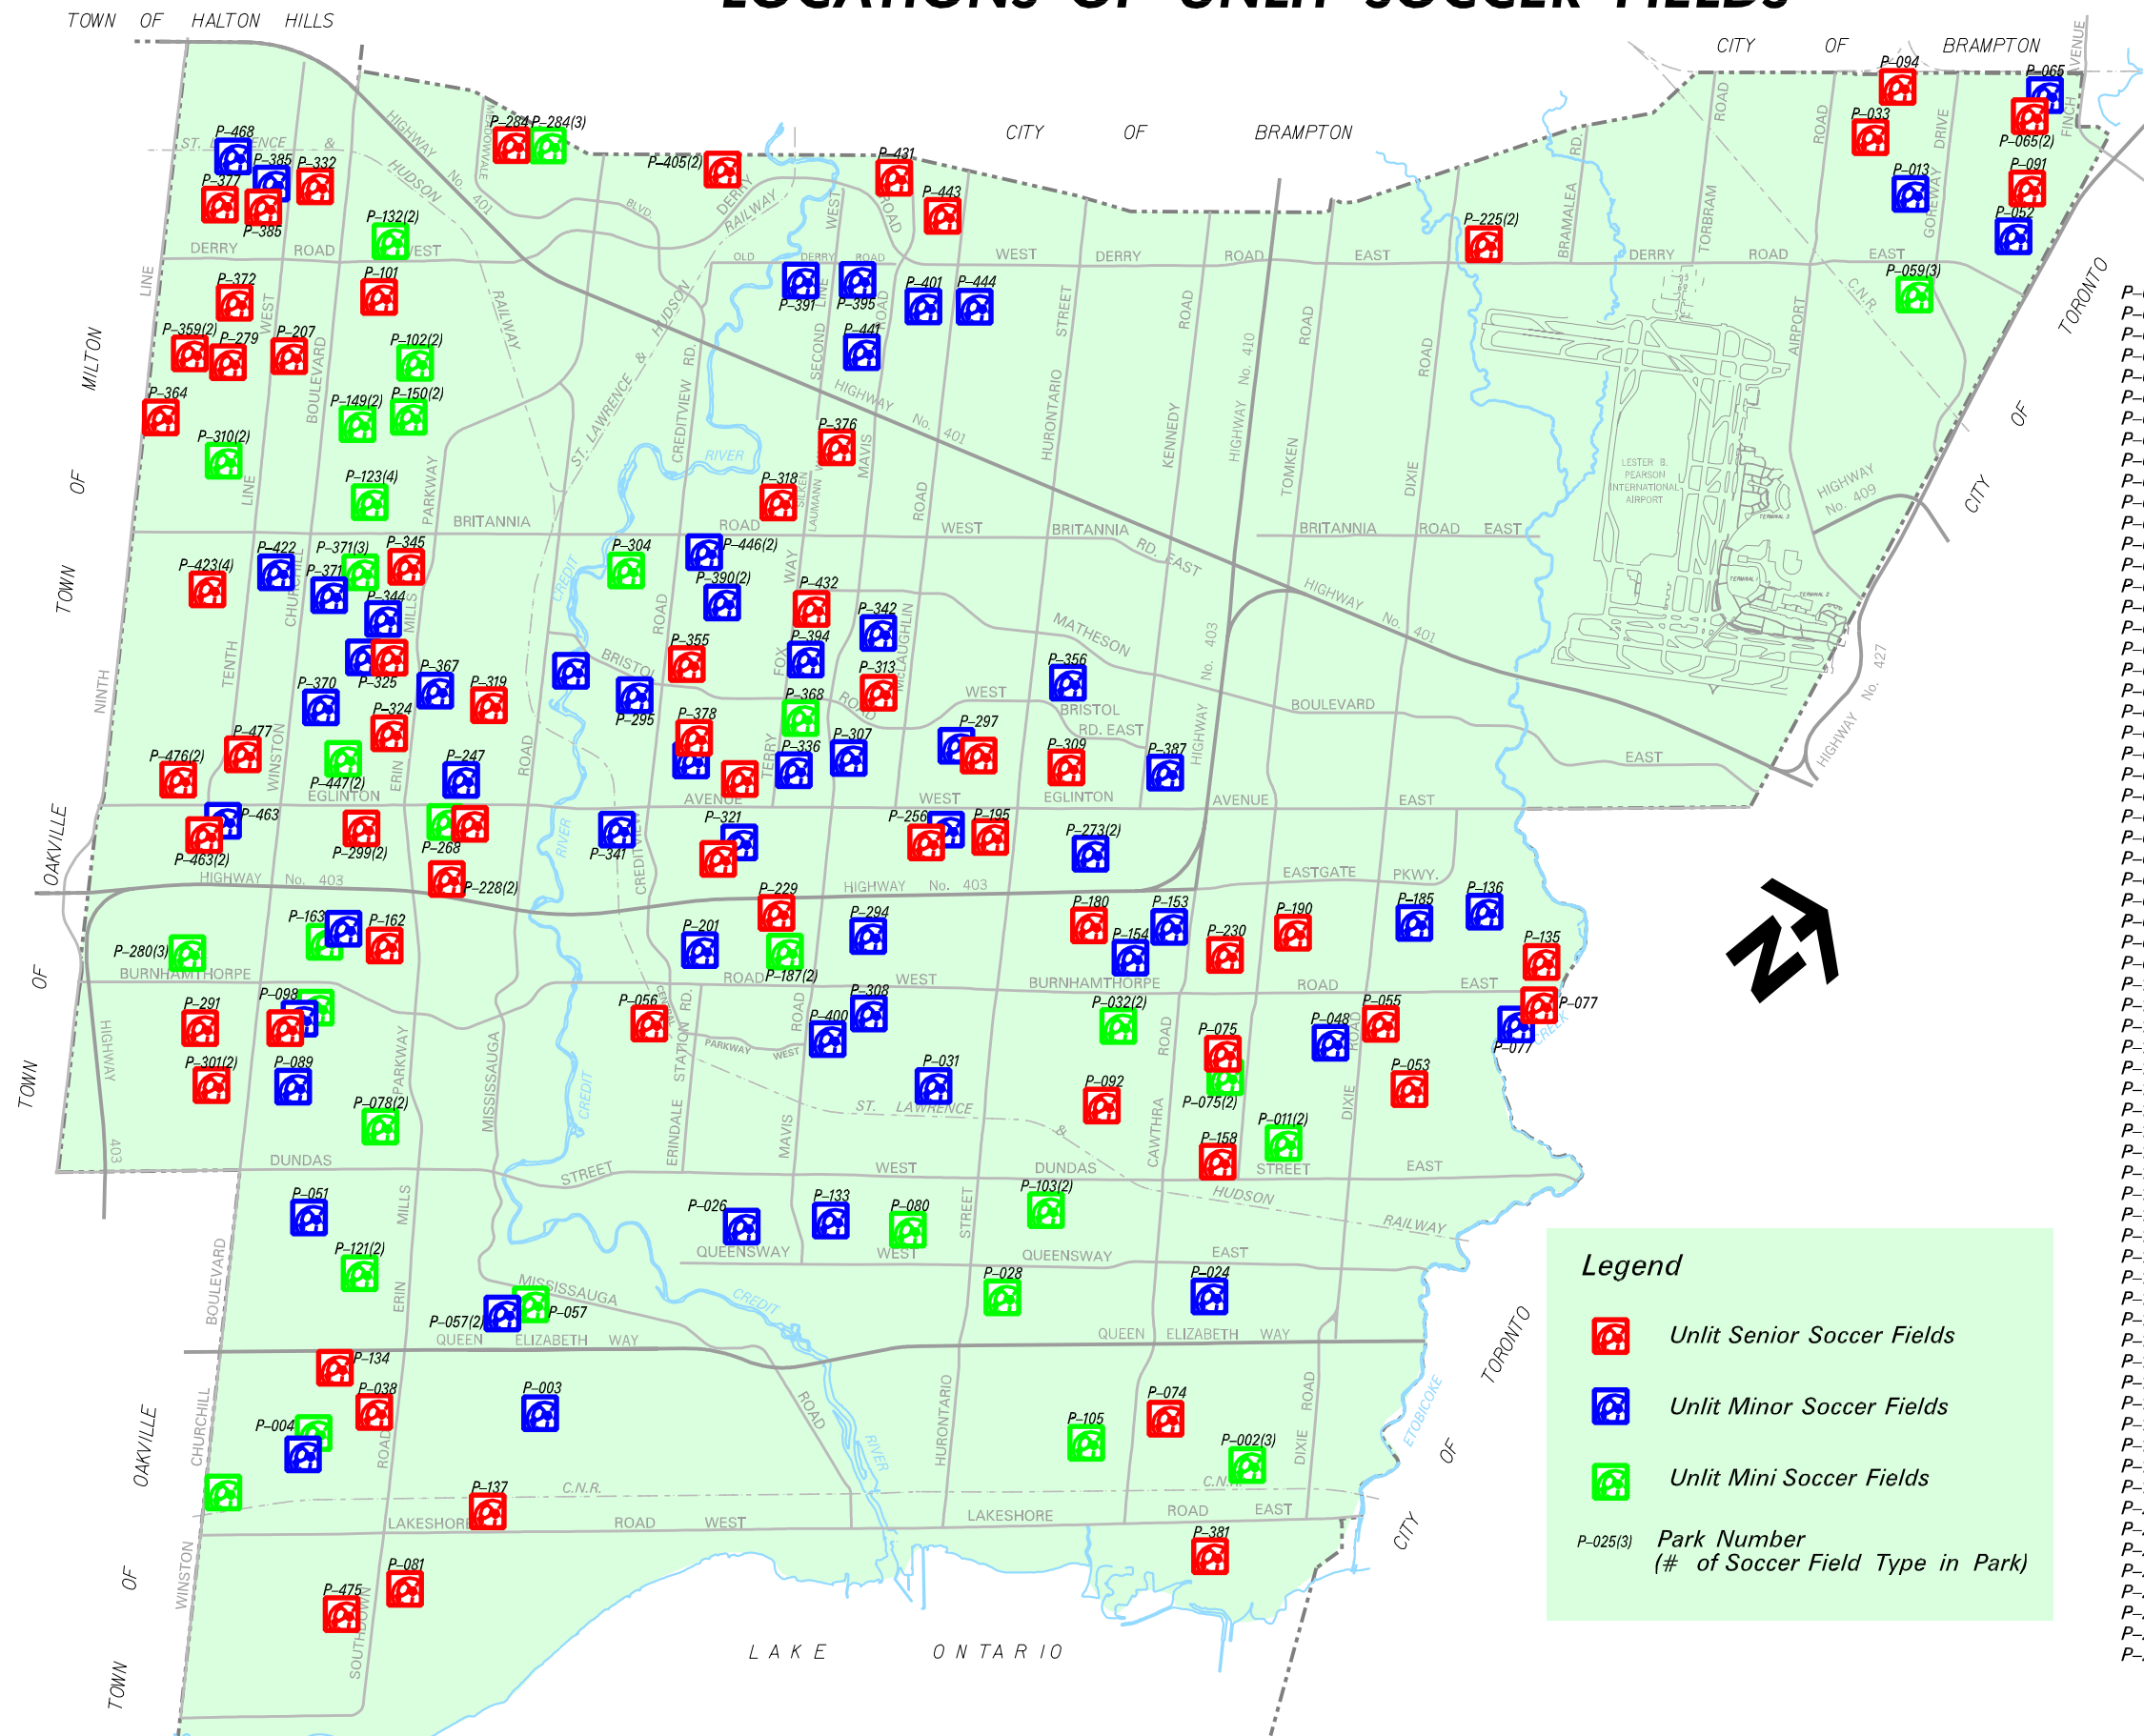

LOCATIONS OF UNLIT SOCCER FIELDS

PARKS WITH UNLIT SOCCER FIELDS