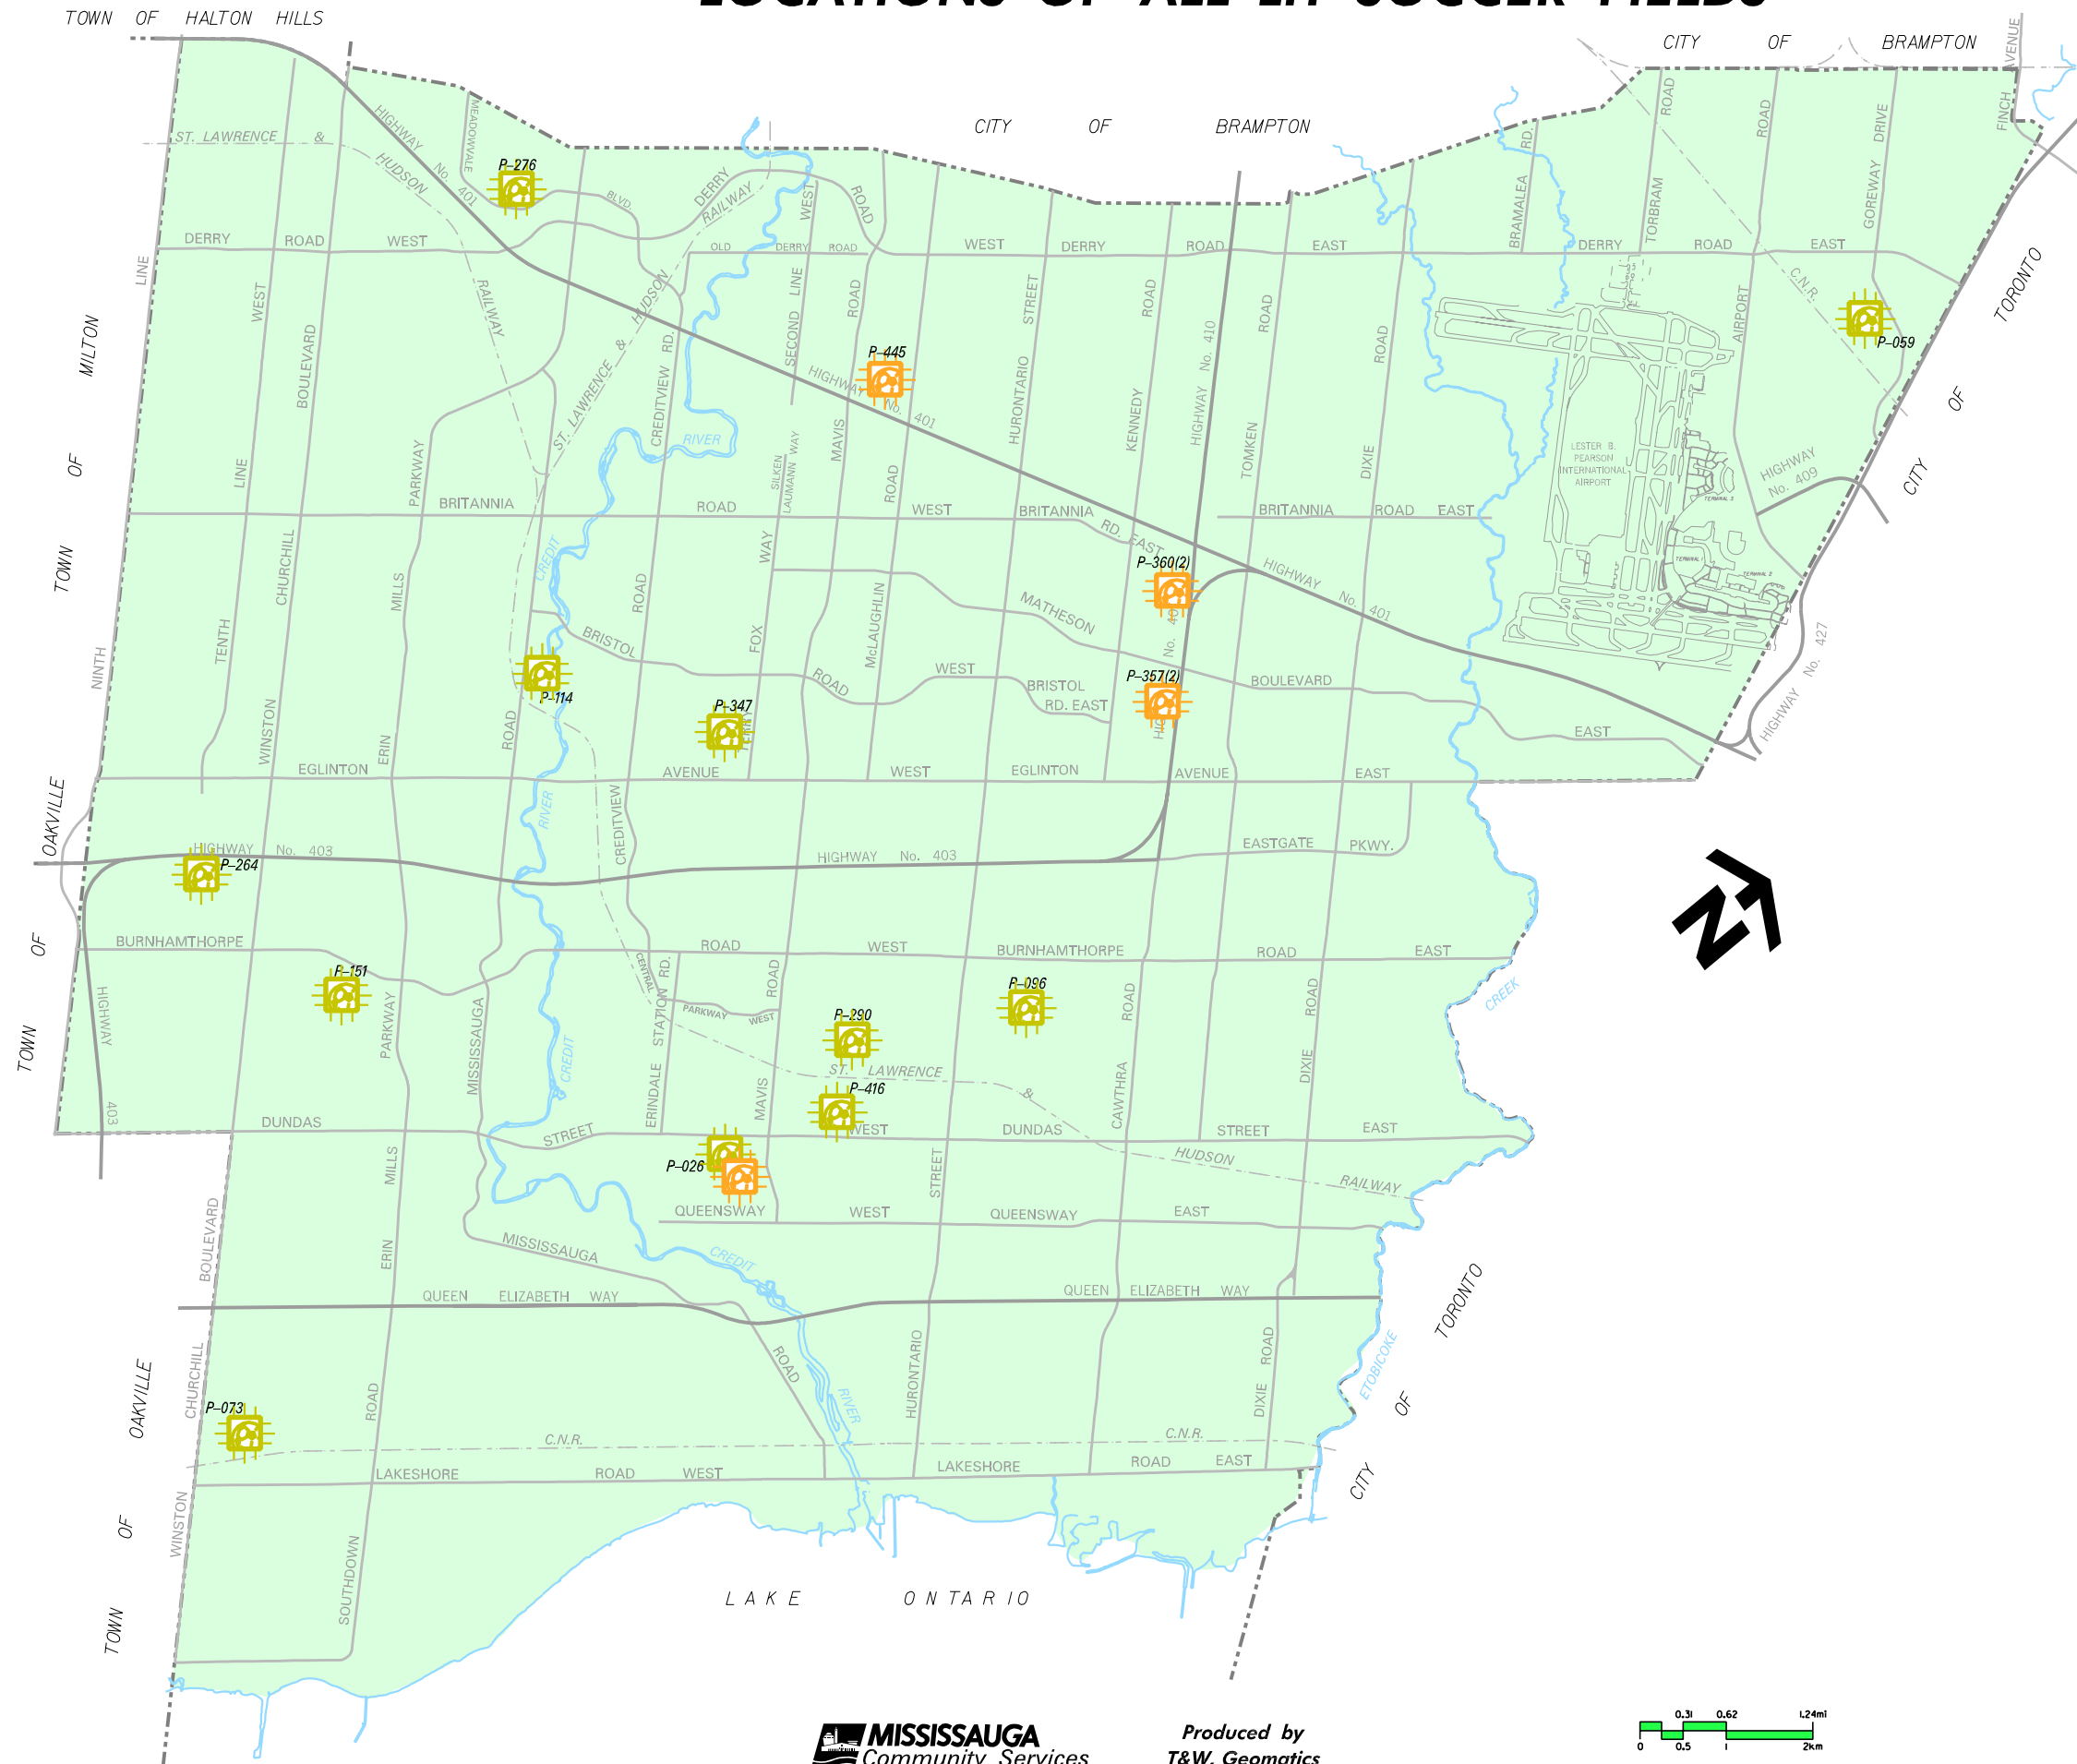

LOCATIONS OF ALL LIT SOCCER FIELDS

PARKS WITH LIT SOCCER FIELDS

- P-026 Huron Park
- P-059 Wildwood Park
- P-073 Clarkson Park
- P-096 Mississauga Valley
- P-114 Streetsville Memorial Park
- P-151 South Common
- P-264 Erin Mills Twin Arena Grounds
- P-276 Meadowvale Sports Park
- P-290 Dr. Martin L. Dobkin Park
- P-347 Fallingbrook Community Park
- P-357 Hershey Centre Sportzone
- P-360 Hershey Centre Sportzone
- P-416 Brickyard Park
- P-445 Not Yet Named P-445

Legend

-  Lit Soccer Fields
-  Lit Major Artificial Soccer Fields
- P-025(3) Park Number
(# of Soccer Field Type in Park)