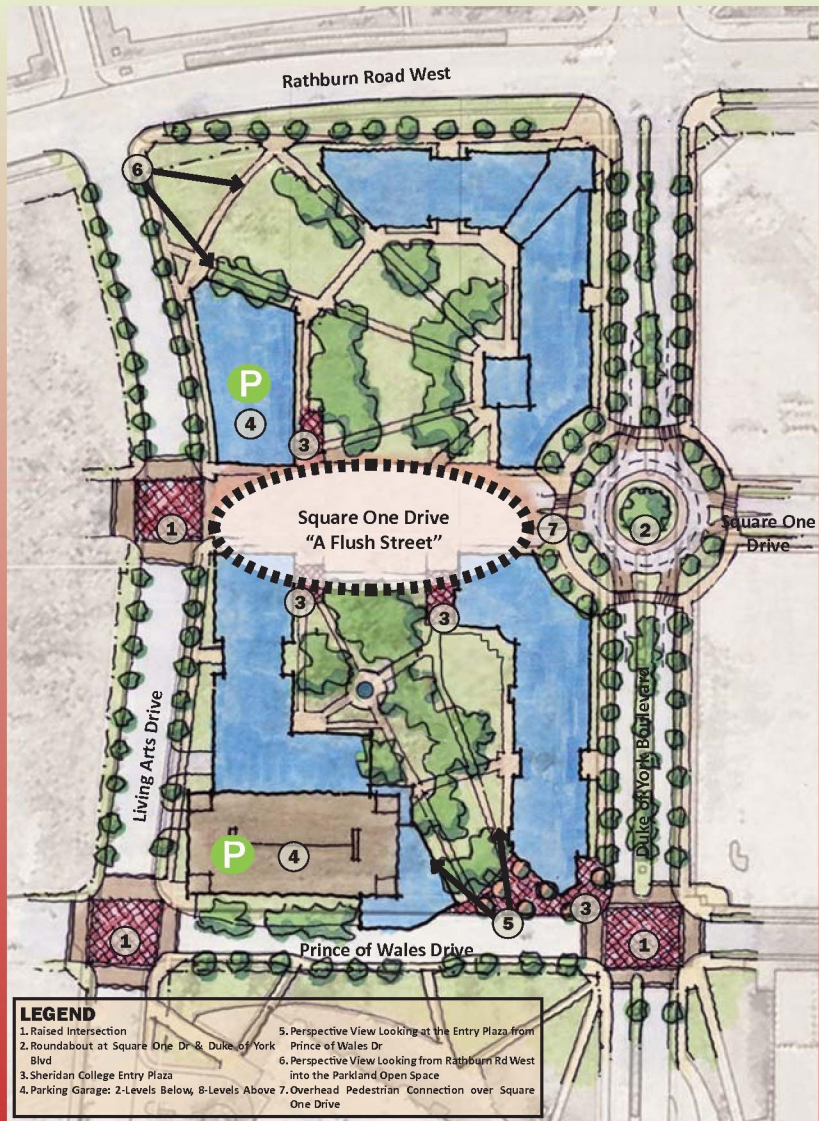

Overall Master Plan

LEGEND

1. Raised Intersection
2. Roundabout at Square One Dr & Duke of York Blvd
3. Sheridan College Entry Plaza
4. Parking Garage: 2-Levels Below, 8-Levels Above
5. Perspective View Looking at the Entry Plaza from Prince of Wales Dr
6. Perspective View Looking from Rathburn Rd West into the Parkland Open Space
7. Overhead Pedestrian Connection over Square One Drive